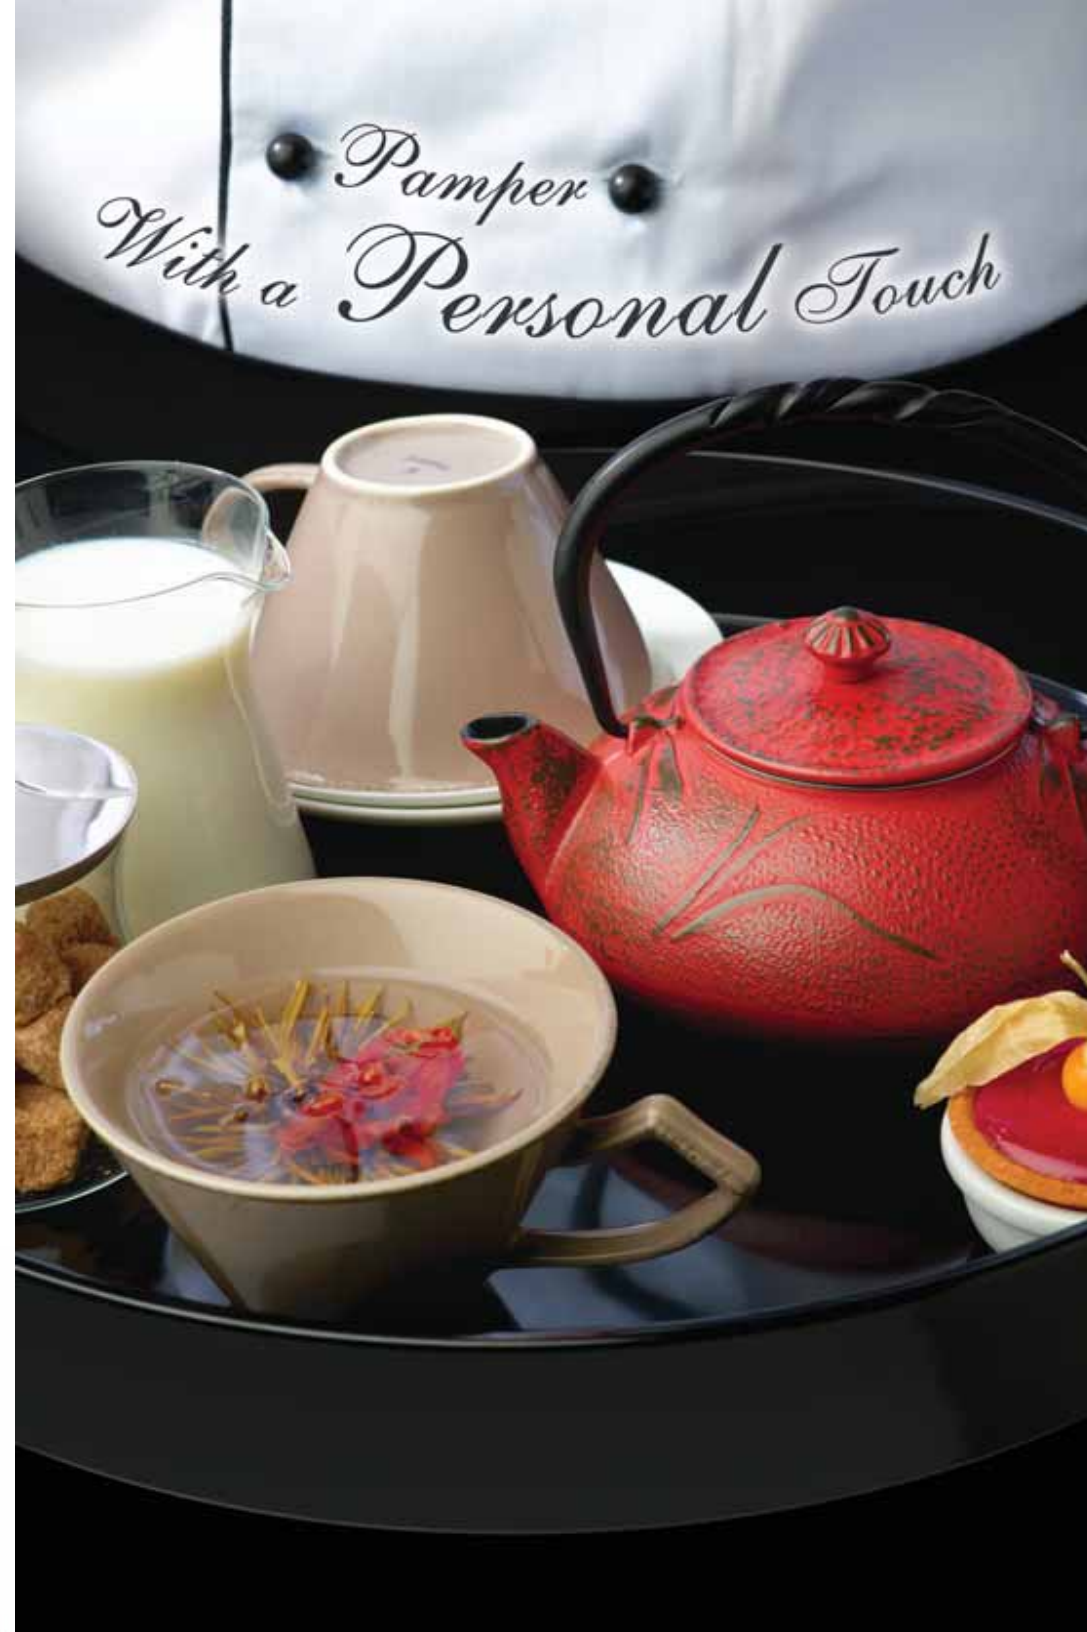

0.55L

TP 39E

Stainless Steel Strainer
Brown
Capacity: 0.55 Liter/18.6 Fluid Ounces.
12 units per case

0.55L

TP 40E

Stainless Steel Strainer
Gold Gray
Capacity: 0.55 Liter/18.6 Fluid Ounces.
12 units per case

0.55L

TP 41F

Stainless Steel Strainer
Black
Capacity: 0.55 Liter/18.6 Fluid Ounces.
12 units per case

0.48L

TP 28D

Stainless Steel Strainer
Green
Capacity: 0.48 Liter/16 Fluid Ounces.
12 units per case